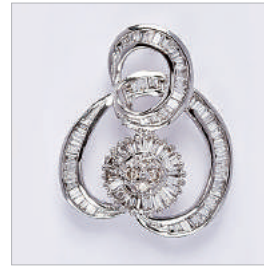

PT900/K18, Chalcedony Cameo, Pinctada
Maxima, Sapphire, D.02 ct
Weight : 19.0g

HKD3,600-4,700

Lot.318
鑽石吊墜

K18WG, Diamonds
Weight : 1.02g

HKD2,800-3,600

Lot.319
鑽石吊墜

K18WG, Diamonds
Weight : 2.17g

HKD2,800-3,600