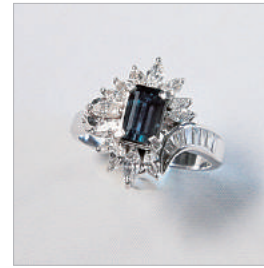

HKD2,200-2,900

Lot.152
珍珠吊墜
5 Strings Pearl, 3-4mm

HKD2,800-3,600

Lot.153
紅寶石, 藍寶石及鑽石戒指
K18/PT850, R0.79 ct D0.19 ct
Weight : 6.0g
J.G.S.I.

HKD3,600-3,600

Lot.154
亞力山大石及鑽石戒指
PT900, A1.3 ct D0.92 ct
Weight : 7.2g
C.G.L. Sorting Memo & J.G.S.I.