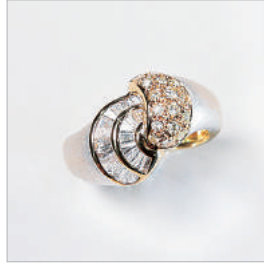

HKD12,000-15,000

Lot.233
鑽石戒指
K18, D0.65 ct
Weight : 5.6g

HKD3,600-4,700

Lot.234
鑽石戒指
K18WG, Diamonds
Weight : 2.76g

HKD4,800-6,200

Lot.235
鑽石戒指
K18WG, D0.93 J VS-2, Hand made
Color : 0.93 cts J VS-2
Weight : 6.62g