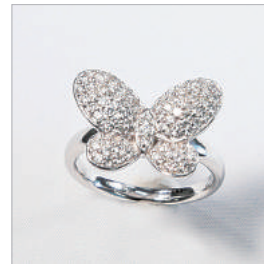

Lot.297
鑽石吊墜

K18WG, Diamonds
Weight : 1.49g

HKD3,000-3,900

Lot.298
鑽石戒指

PT900, MQ D1.21 D VVS1, D0.30 0.56 cts
Color : MQ D VVS1 VG G
Weight : 7.9g

HKD63,000-82,000

Lot.299
鑽石戒指

PT900, D0.70 ct
Weight : 8.77g
Gem Grading System Japan