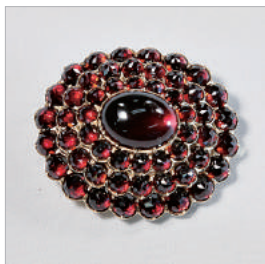

Lot.146
石榴石胸針
K14, Carnet
Weight : 14.7g

HKD2,900-3,800