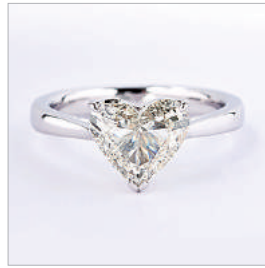

Lot.78
鑽石戒指
K18WG, Diamond
Weight : 4.66g
GIA Report
HKD38,000-49,400