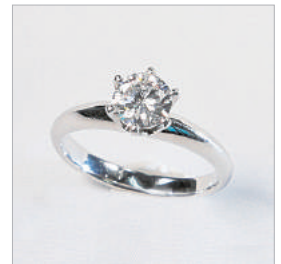

K18YG, MQ 0.28 RD 23 pcs. 0.15 cts
Weight : 2.02g

HKD6,000-7,800

Lot.119
鑽石吊墜項鍊

K18, D3.18 cts M color
GIA Report

HKD138,000-175,000

Lot.120
鑽石戒指

PT900, D0.835 ct
Weight : 4.82g

HKD21,600-28,100