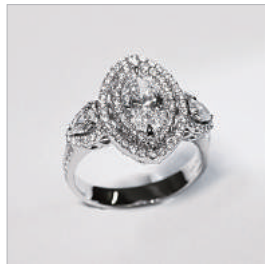

Lot.298
鑽石戒指

PT900, MQ D1.21 D VVS1, D0.30 0.56 cts
Color : MQ D VVS1 VG G
Weight : 7.9g

HKD63,000-82,000