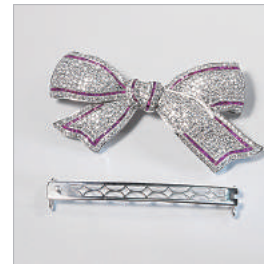

Lot.174
粉紅藍寶石及鑽石胸針
PM/PT, Melee D 483 pcs.
Weight : 39.8g

HKD46,800-60,800