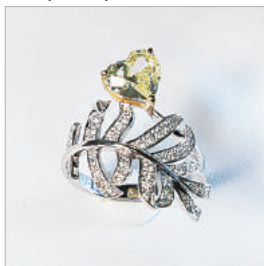

Lot.97
彩黃色鑽石戒指
PT, HS D1.505 under slightly
yellow SI-1 D0.31 cts
Weight : 6.6g
CGL Sorting Memo
HKD26,000-34,000