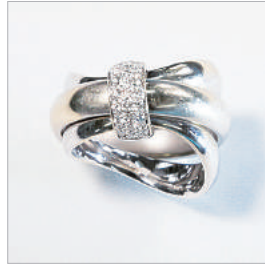

HKD13,000-16,900

Lot.203
和田玉戰國龍紋雞心佩
和田玉
With Identification Certificate

HKD58,000-75,000

Lot.208
鑽石胸針
K18, D1.07 ct
Weight : 2.51g

HKD2,500-3,300

Lot.213
"POMELLATO" 鑽石戒指
750WG
Weight : 22.7g

HKD10,800-14,000