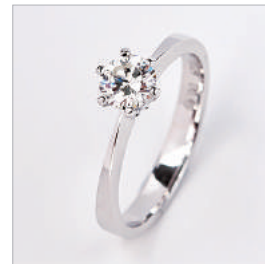

Lot.145
鑽石戒指
K18WG, D0.49 H SI-1
Weight : 2.81g
GIA Report

HKD9,500-12,400