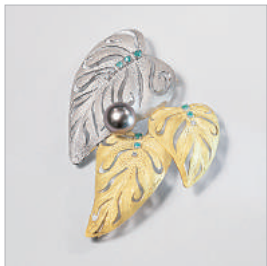

Lot.266

珍珠, Paraiba 碧璽及鑽石胸針

PT900/K18, Pearl, Paraiba Tourmaline,
D0.88 marked
Weight : 29.9g
J.G.S.I. Certificate

HKD12,200-15,900