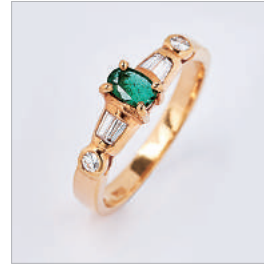

Lot.214
祖母綠及鑽石戒指
K18WG, E0.20 SQ 4 pcs. 0.14 RD 2 pcs.
0.06 cts
Weight : 2.92g

HKD2,900-3,800