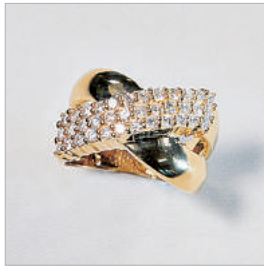

HKD3,000-4,000

Lot.75
鑽石戒指
K18, D0.08 ct
Weight : 12.58g

HKD5,800-7,500

Lot.76
鑽石戒指
PT900, 1.105 cts H SI-2 VG, D1.02
Color : H SI-2 VG
Weight : 6.1g
C.G.L. Sorting Memo & C.G.L. Certificate
HKD36,000-46,800