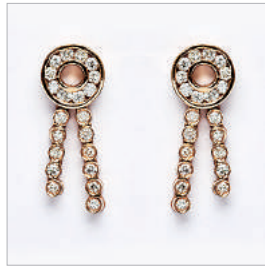

Lot.328
鑽石耳環

K18YG, Diamonds
Weight : 3.73g

HKD2,900-3,800