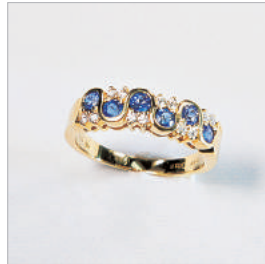

Lot.223
"MIKIMOTO" 藍寶石及鑽石戒指
K18, S0.88 ct D0.18 ct
Weight : 5.2g

HKD6,100-7,900