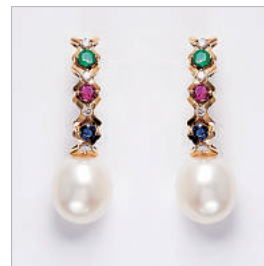

Lot.274

珍珠, 多寶石及鑽石耳環

K18YG, Pearl approx. 9x10mm, Color
Gemstones, Diamonds'

HKD2,800-3,600