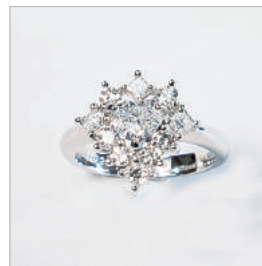

Lot.99
鑽石戒指
PT900, HS D0.521 F SI-2 D0.62 ct
Color : Heart Shape D0.521 F SI-2
Weight : 7.1g
G.C.L. Sorting Memo
HKD8,600-11,200