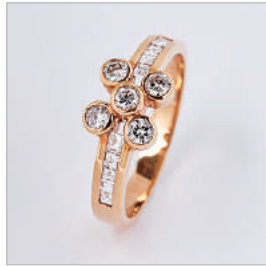

HKD7,200-9,400

Lot.257
鑽石戒指

K18RG, SQ 10 pcs. 0.28 RD 5 pcs. 0.26 cts
Weight : 3.36g

HKD3,800-4,900

Lot.258
鑽石戒指

K18WG, Diamonds
Weight : 2.9g

HKD7,000-9,100

Lot.259