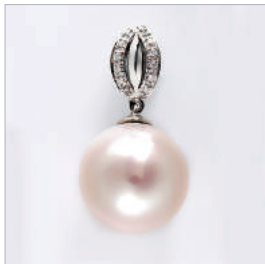

HKD900-1,200

Lot.171
珍珠項鍊及鑽石吊墜
K18WG, Pearl 15+mm D0.07 ct
Weight : approx. 8g

HKD1,000-1,300

Lot.172
珍珠吊墜
K18WG, Pearl approx. 9.5x13.5mm,
Diamonds

HKD2,200-2,900

Lot.173
珍珠項鍊
K14YG, 4 Strings Pearl approx. 6mm