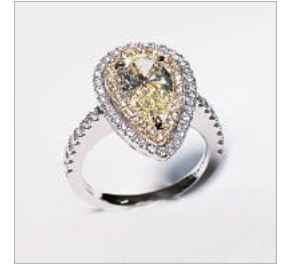

Lot.215
鮮黃色彩鑽及鑽石戒指
PT900, PS D2.09 Fancy Yellow VVS1, D0.70 cts
Color : PS Fancy Yellow VVS1 G G
Weight : 8.1g GIA 7218048735

HKD100,000-130,000

Lot.220
珍珠項鍊
K14WG, 2 Strings Pearl, approx. 7mm

HKD2,300-3,000