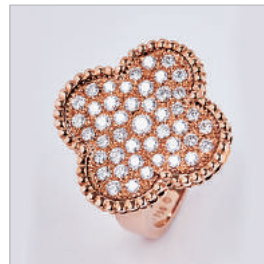

HKD2,000-3,000

Lot.134
玉佩
和田玉
Weight : 21.168g
With Identification Certificate

HKD8,200-11,000

Lot.139
鑽石吊墜
PT850, D5.00 cts
Weight : 38.4g

HKD36,000-46,800

Lot.144
鑽石戒指
K18RG, 45 Dia 1.07ct

HKD13,300-17,300