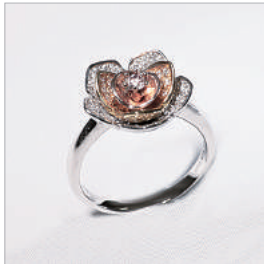

HKD10,800-14,000

Lot.165
鑽石戒指
K18RG, D0.89 ct
Weight : 6.82g

HKD6,800-8,800

Lot.166
鑽石戒指
K18WG, D0.38 SQ 16 pcs. 0.35 cts
Weight : 4.11g

HKD9,500-12,400

Lot.167
粉鑽及鑽石戒指
PT900/K18, D0.10 cts Fancy Pink
Color : Fancy Pink
Weight : 8.6g
GIA 2217604340