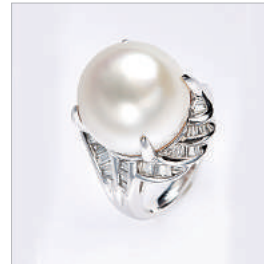

HKD5,500-7,000

Lot.209
鑽石吊墜
K18WG, Diamonds
Weight : 1.2g

HKD1,680-2,200

Lot.214
祖母綠及鑽石戒指
K18WG, E0.20 SQ 4 pcs. 0.14 RD 2 pcs.
0.06 cts
Weight : 2.92g

HKD2,900-3,800

Lot.219
珍珠及鑽石戒指
PT900, Pearl 16.2mm D0.85 ct
Weight : approx. 20g