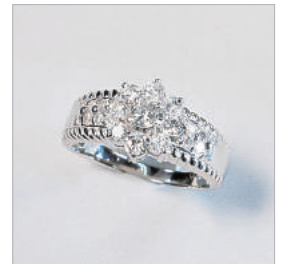

Lot.300
鑽石戒指

PT900, D1.05 ct
Weight : 6.4g
J.G.S.I. Sorting Memo

HKD4,300-5,600