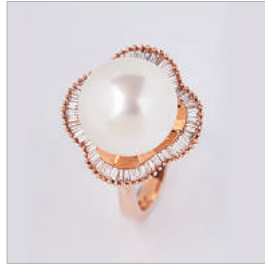

Lot.288
珍珠及鑽石戒指

K18YG, Pearl approx. 11mm, Diamonds

HKD3,200-4,200