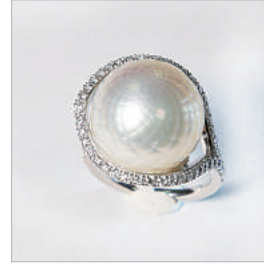

HKD3,000-3,900

Lot.307
珍珠及鑽石吊墜

K18WG, Pearl approx. 12mm, Diamonds

HKD2,200-2,900

Lot.308
珍珠及鑽石吊墜項鍊

PT900/K18WG, Pearl, D0.29 cts PS E SI-2
Color : E SI-2
Weight : 4.2g
CGL Sorting Memo

HKD2,000-3,000

Lot.309
珍珠及鑽石戒指