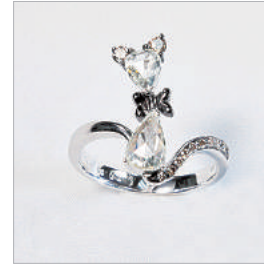

HKD14,400-18,700

Lot.161
鑽石項鍊
K18WG, Diamonds

HKD26,000-33,800

Lot.162
鑽石吊墜
K18WG, Diamonds
Weight : 1.2g

HKD1,200-1,600

Lot.163
鑽石吊墜項鍊
PT900/K18WG, D1.55 0.18 cts
Weight : 3.6g

HKD6,800-9,000

Lot.164
鑽石戒指
K18, D0.91 0.19 ct
Weight : 4.39g
C.G.L. Sorting Memo