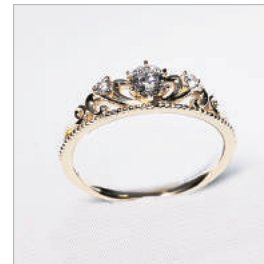

HKD3,180-4,100

Lot.72
鑽石吊墜
K18WG, Diamonds
Weight : 0.80g

HKD900-1,200

Lot.73
鑽石吊墜項鍊
PT900/850, D1.00 ct
Weight : 16.2g
C.G.L. Sorting Memo

HKD5,800-7,500

Lot.74
鑽石戒指
K18, D0.21 E VS1, D0.03 cts
Color : E VS1 EX EX EX
Weight : 2.0g
GIA 3245434091