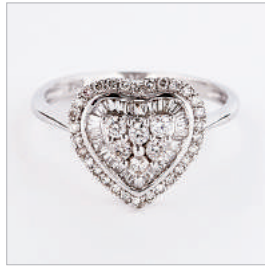

HKD7,200-9,400

Lot.257
鑽石戒指

K18RG, SQ 10 pcs. 0.28 RD 5 pcs. 0.26 cts
Weight : 3.36g

HKD3,800-4,900

Lot.258
鑽石戒指

K18WG, Diamonds
Weight : 2.9g

HKD7,000-9,100

Lot.259