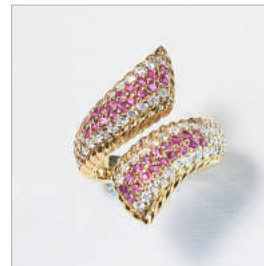

Lot.267

珍珠項鍊

Approx. 5mm Pearl

HKD1,200-1,600

Lot.268

貴橄欖石及鑽石胸針

K18, Peridot 1.81 D0.71 cts
Weight : 4.3g

HKD2,700-3,500