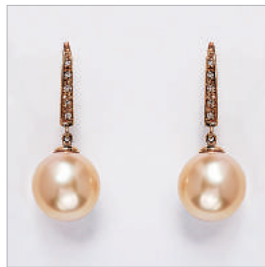

HKD6,800-8,500

Lot.128
珍珠及鑽石耳環
K18YG, 2 pcs. approx.
10mm Pearl, Diamonds

HKD3,800-4,900

Lot.133
藍寶石及鑽石項鍊
K18WG, S2.10 D0.43 cts
Weight : 5.3g
J.G.S.I. Sorting Memo

HKD3,600-4,700

Lot.138
鑽石項鍊
K18/K18WG, D0.24
Weight : 4.3g