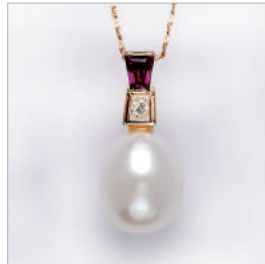

HKD13,000-16,900

Lot.203
和田玉戰國龍紋雞心佩
和田玉
With Identification Certificate

HKD58,000-75,000

Lot.208
鑽石胸針
K18, D1.07 ct
Weight : 2.51g

HKD2,500-3,300

Lot.213
"POMELLATO" 鑽石戒指
750WG
Weight : 22.7g

HKD10,800-14,000