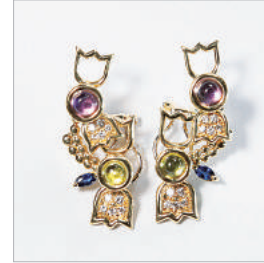

Lot.59
藍寶石及
750, S0.14 D0.15 S0.15 D0.14 ct,
HCD marked
Weight : 15.91g
J.G.S.I. Certificate

HKD5,800-7,500