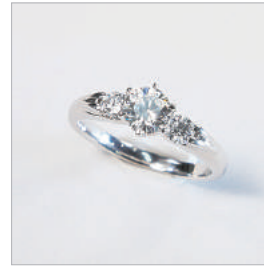

HKD7,200-9,400

Lot.257
鑽石戒指

K18RG, SQ 10 pcs. 0.28 RD 5 pcs. 0.26 cts
Weight : 3.36g

HKD3,800-4,900

Lot.258
鑽石戒指

K18WG, Diamonds
Weight : 2.9g

HKD7,000-9,100

Lot.259