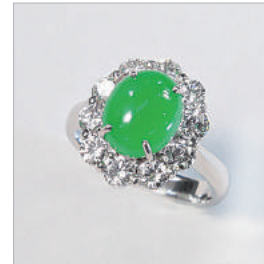

Lot.169
翡翠及鑽石戒指
PT900, J3.566 cts D1.261 cts
Weight : 7.9g
J.G.S.I.

HKD61,200-79,600