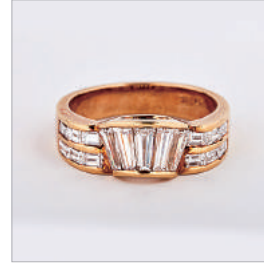

HKD50,000-65,000

Lot.282
彩色鑽石戒指

PT, D1.053 D2.218
Color : Pear Shape Very Light Yellow SI-1
Weight : 8.3g
C.G.L. Sorting Memo

HKD22,000-28,000

Lot.283
鑽石戒指

K18, D0.33 ct
Weight : 8.8g
J.G.S.I.

HKD5,800-7,500