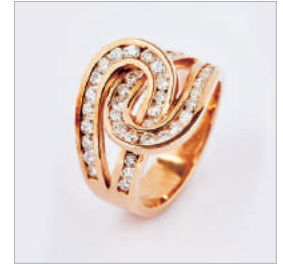

Lot.165
鑽石戒指
K18RG, D0.89 ct
Weight : 6.82g

HKD6,800-8,800