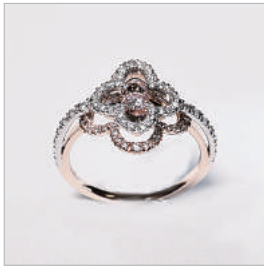

HKD7,800-10,100

Lot.325
彩鑽, 粉鑽及鑽石項鍊

750, Fancy Light Greenish Yellow 2.01 cts
VS-1 SQ, 0.27 Light Pink OV
Weight : 7.15g

HKD108,000-140,400

Lot.326
翡翠及鑽石戒指

K18
Weight : 11.9g
J.G.S.I. Certificate

HKD25,200-32,800