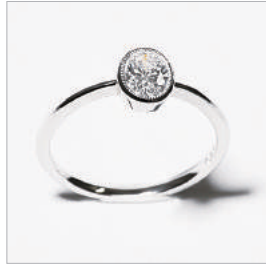

Lot.212
鑽石戒指
PT900, D0.51 cts OV E VS1
Color : E VS1 OV
Weight : 2.2g
GIA 5216444558
HKD5,800-8,000