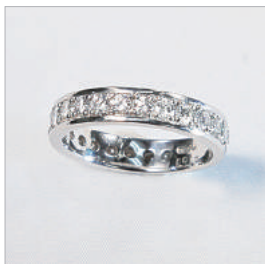

K18YG, MQ 0.28 RD 23 pcs. 0.15 cts
Weight : 2.02g

HKD6,000-7,800

Lot.119
鑽石吊墜項鍊

K18, D3.18 cts M color
GIA Report

HKD138,000-175,000

Lot.120
鑽石戒指

PT900, D0.835 ct
Weight : 4.82g

HKD21,600-28,100