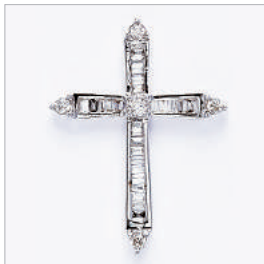

Lot.72
鑽石吊墜
K18WG, Diamonds
Weight : 0.80g

HKD900-1,200