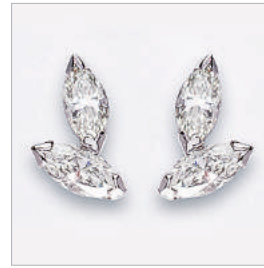

Lot.104
鑽石耳環

K18WG, Diamonds
Weight : 2.45g

HKD3,200-4,200