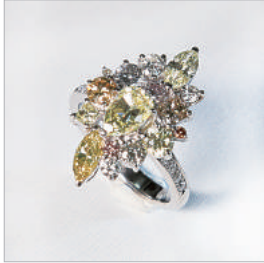

Lot.282
彩色鑽石戒指

PT, D1.053 D2.218
Color : Pear Shape Very Light Yellow SI-1
Weight : 8.3g
C.G.L. Sorting Memo

HKD22,000-28,000