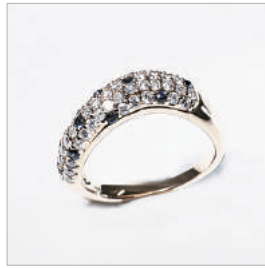

Lot.178
藍寶石及鑽石戒指
K18, S0.15 D0.64
Weight : 4.9g

HKD1,500-2,000