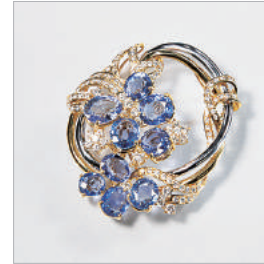

Lot.64
藍寶石及鑽石胸針
PT900/K18, S13.00 cts, D1.95
Sapphire (No indications of treatment)
Weight : 24.0g
J.G.S.I. Sorting Memo

HKD21,600-28,100