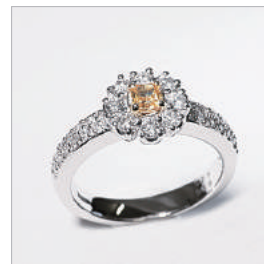

Lot.124
鮮彩橙黃色鑽石戒指

K18, SQ D0.25 Fancy Vivid Orange-Yellow
SI-1, D0.59 cts
Color : Fancy Vivid Orange-Yellow SI-1 VG VG
Weight : 7.6g GIA 1205497132

HKD5,800-8,000