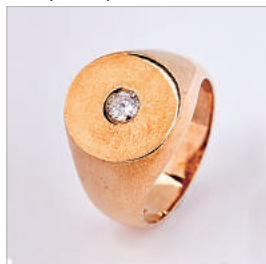

Lot.122
鑽石戒指

K18YG, D0.19 ct.
Weight : 8.97g

HKD6,900-9,000