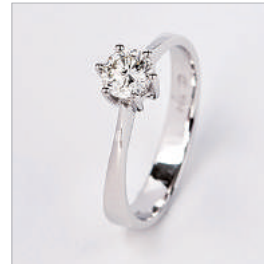

Lot.194
鑽石戒指
K18WG, D0.44 J VS-1
Weight : 2.85g
GIA Report

HKD11,500-15,000