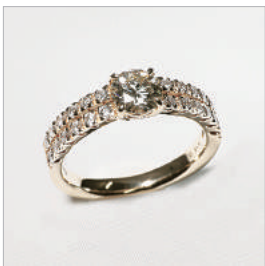

Lot.96
鑽石戒指
K18, D0.70 O to P, D0.43 cts
Color : O to P VVS1 EX EX VG
Weight : 3.7g
GIA 2247379848
HKD8,500-11,000