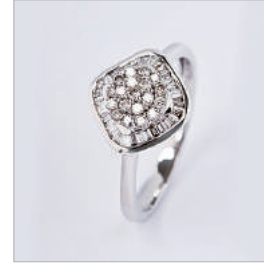

HKD12,000-15,000

Lot.233
鑽石戒指
K18, D0.65 ct
Weight : 5.6g

HKD3,600-4,700

Lot.234
鑽石戒指
K18WG, Diamonds
Weight : 2.76g

HKD4,800-6,200

Lot.235
鑽石戒指
K18WG, D0.93 J VS-2, Hand made
Color : 0.93 cts J VS-2
Weight : 6.62g