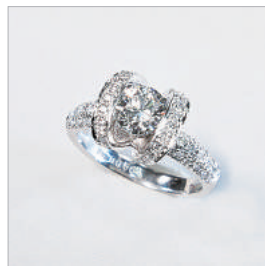

Lot.98
鑽石戒指
PT900, 1.018 cts G SI-2 F, D0.56 ct
Color : G SI-2 F
Weight : 5.9g
C.G.L. Sorting Memo
HKD25,200-32,800