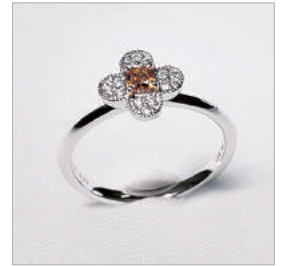

Lot.260

鮮深橙黃色彩鑽及鑽石戒指

PT900, SQ D0.23 Fancy Deep Yellow-Orange SI-1, D0.09 cts
Color : Fancy Deep Yellow-Orange SI-1 VG G
Weight : 3.9 g GIA 7208502568

HKD4,000-5,000