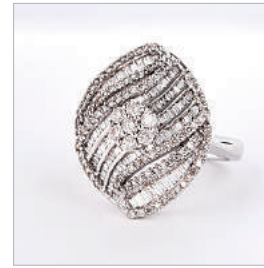

Lot.54
鑽石戒指
K18WG, Diamonds
Weight : 7.6g

HKD8,000-10,400