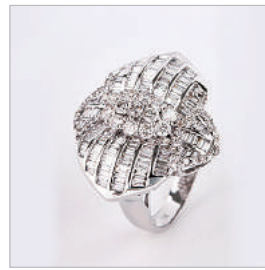

HKD3,500-4,600

Lot.27
鑽石吊墜項鍊
PT900/K18WG, D0.21 E VVS2, D0.11 cts
E VVS2 EX EX EX
Weight : 2.5g
GIA 5253576092

HKD3,800-5,000

Lot.28
鑽石戒指
K18WG, D0.9 I VS-2
Weight : 3.05g

HKD33,000-42,900

Lot.29
鑽石戒指
K18WG, Diamonds
Weight : 10.93g