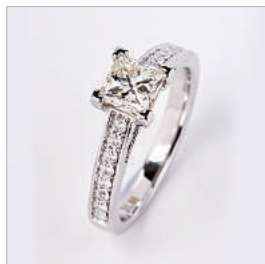

Lot.121
鑽石戒指

PT900, D1.00 ct
Weight : 5.5g

HKD7,900-10,300

Lot.122
鑽石戒指

K18YG, D0.19 ct.
Weight : 8.97g

HKD6,900-9,000

Lot.123
鑽石戒指

K18WG, Diamonds
Weight : 4.16g
GIA Report