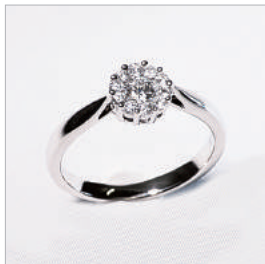

Lot.141
鑽石戒指
PT900, D0.21 D VVS2, D0.19 cts
Weight : 4.1g
GIA 1243469709

HKD4,200-5,000