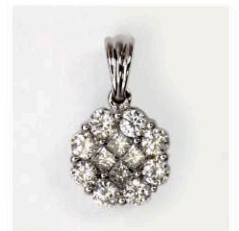

Lot 896
DIAMOND PEDENT
K18 White Gold, Diamonds and
Princess Diamond
K18 White Gold 1.05g, 8 Round
Diamond 0.34ct, 4 Princess Diamond
0.12ct
鑽石垂飾
Estimate: HKD 3,700 - 4,200