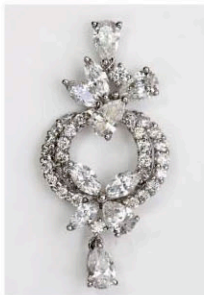

Lot 846
DIAMOND PEDENT
K18 White Gold, Diamonds, Princess
Diamond and Marquise Diamond
K18 White Gold 2.42g, 30 Round
Diamond 0.5ct, 5 Princess Diamond
1.02ct, 5 Marquise Diamond 0.56ct
鑽石垂飾
Estimate: HKD 24,300 - 30,000