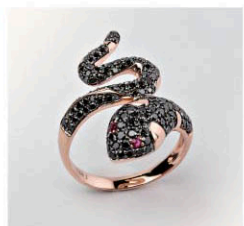

Lot 942
DIAMOND RING
Black Diamond & Ruby
5.8g, 1.09ct Black Diamond &
0.06ct Ruby
鑽石戒指
Estimate: HKD 8,000 - 9,500