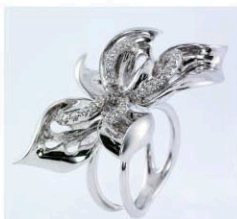

Lot 919
DIAMOND RING
K18 White Gold and Diamonds
K18 White Gold 15.77g,
43 Round Diamond 0.52ct
鑽石戒指
Estimate: HKD 12,500 - 16,000