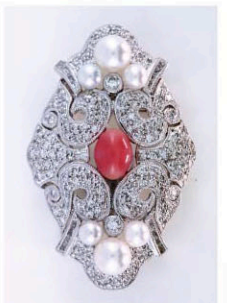

Lot 872
PEARL AND DIAMOND BROOCH
Pearl, K18 White Gold, Taper Diamond
and Diamonds
Pearl 7pc, K18 White Gold 10.06g, 16
Taper Diamond 0.13ct, 154 Diamond
0.92ct
珍珠配鑽石胸針
Estimate: HKD 22,500 - 26,000