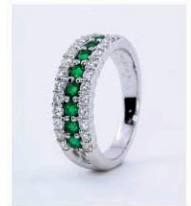

Lot 951
EMERALD AND DIAMOND RING
K18 White Gold and Diamonds
K18 White Gold 5.04g,
8 Round Emerald 0.49ct,
24 Round Diamond 0.6ct
祖母綠配鑽石戒指
Estimate: HKD 7,400 - 8,800