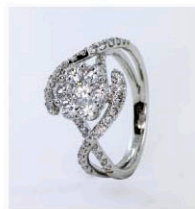

Lot 854
DIAMOND RING
K18 White Gold and Diamonds
K18 White Gold 3.31g, 42 Round
Diamond 0.56ct, 7 Round Diamond
0.76ct
鑽石戒指
Estimate: HKD 12,800 - 16,500