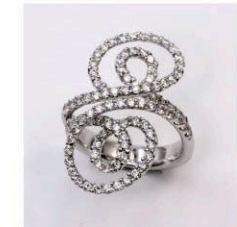

Lot 890
DIAMOND RING
K18 White Gold and Diamonds
K18 White Gold 8.15g, 97 Round
Diamond 1.86ct
鑽石戒指
Estimate: HKD 17,000 - 20,000