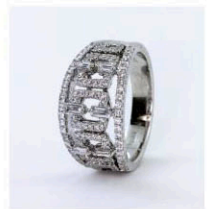

Lot 855
DIAMOND RING
K18 White Gold and Diamonds
K18 White Gold 7.58g, 108 Round
Diamond 0.6ct, 6 Baguette Diamond
0.25ct
鑽石戒指
Estimate: HKD 10,500 - 12,000