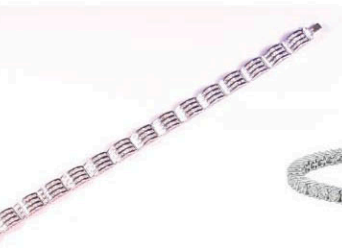

Lot 892
DIAMOND BRACELET
K18 29.76 grams diamond 6.50ct
鑽石手鐲
Estimate: HKD 25,000 - 35,000

Lot 893
DIAMOND BRACELET
Diamonds (NGTC Certificate)
4.54ct Round Shape IJ VVS
鑽石手鐲附證書
Estimate: HKD 38,000 - 42,000