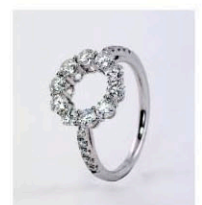

Lot 820
DIAMOND RING
K18 White Gold and Diamonds
K18 White Gold 2.69g, 76 Round Diamond 0.17ct, 10 Round Diamond 1.06ct
鑽石戒指
Estimate: HKD 9,000 - 11,000